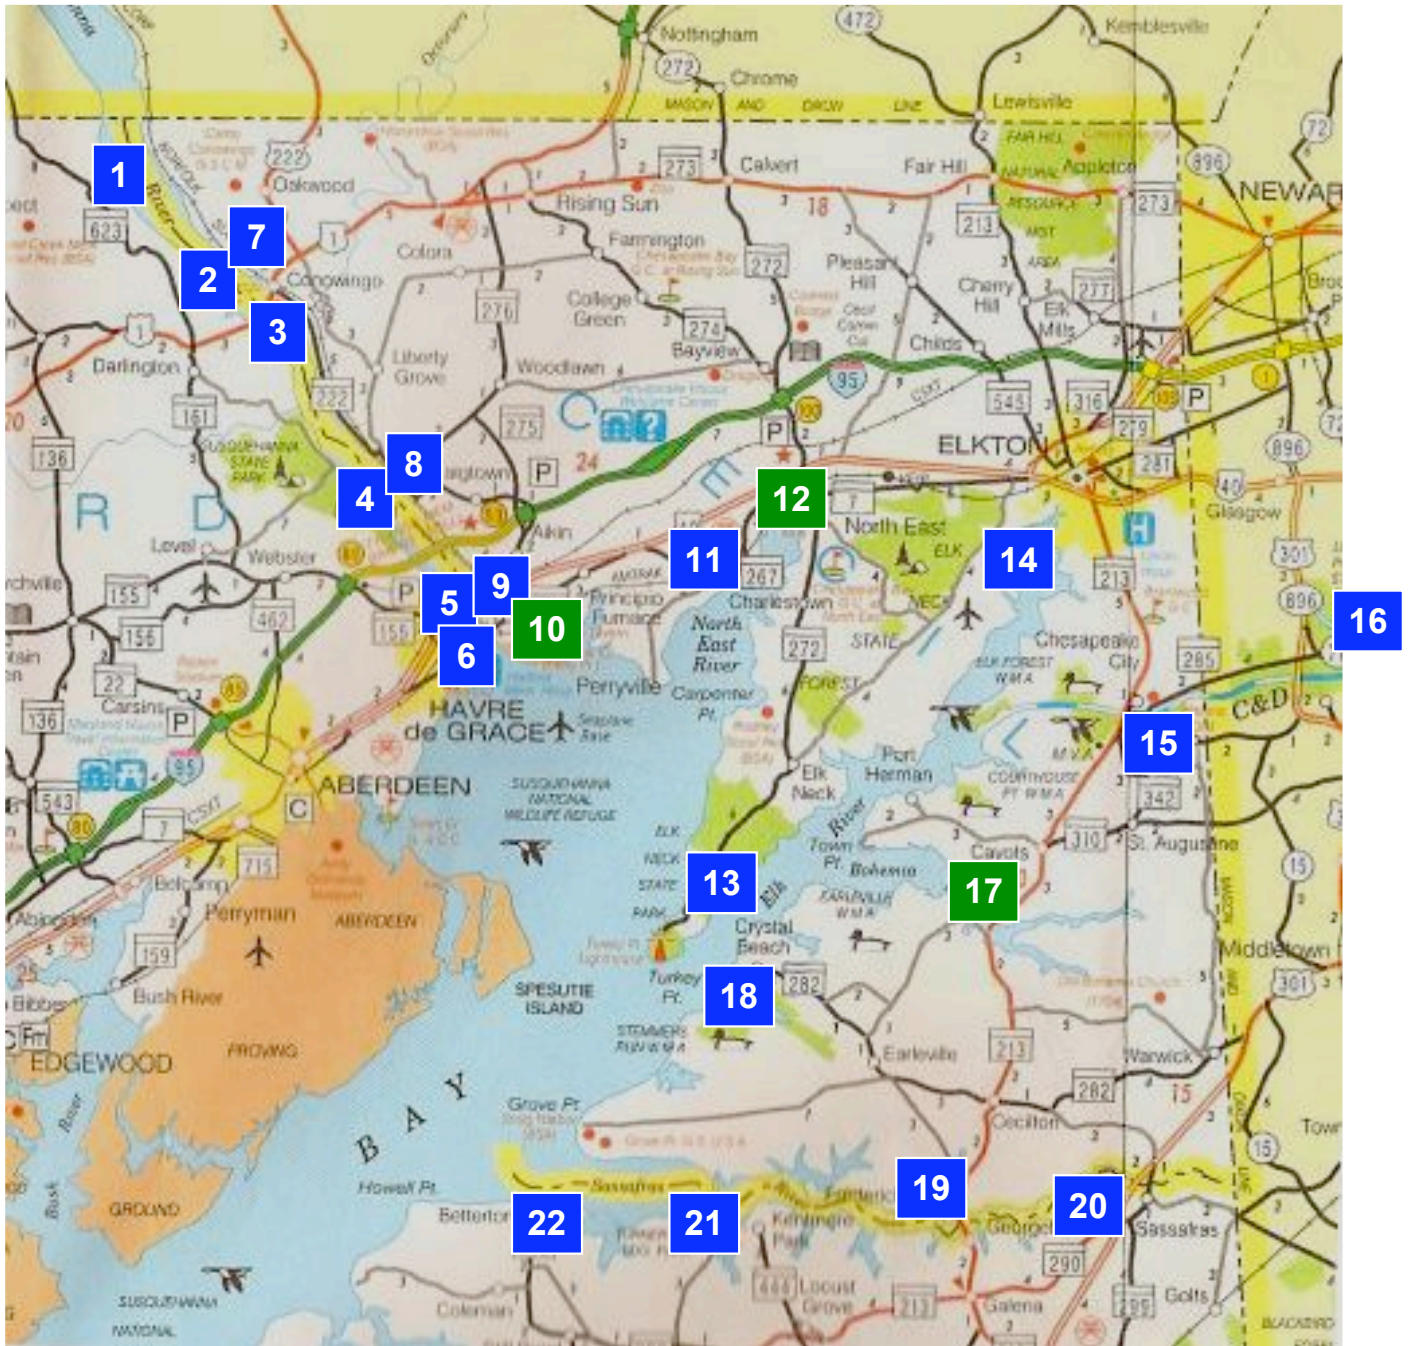

Cecil County & Vicinity Public Boat Ramps

Green indicates canoe & kayak launch only